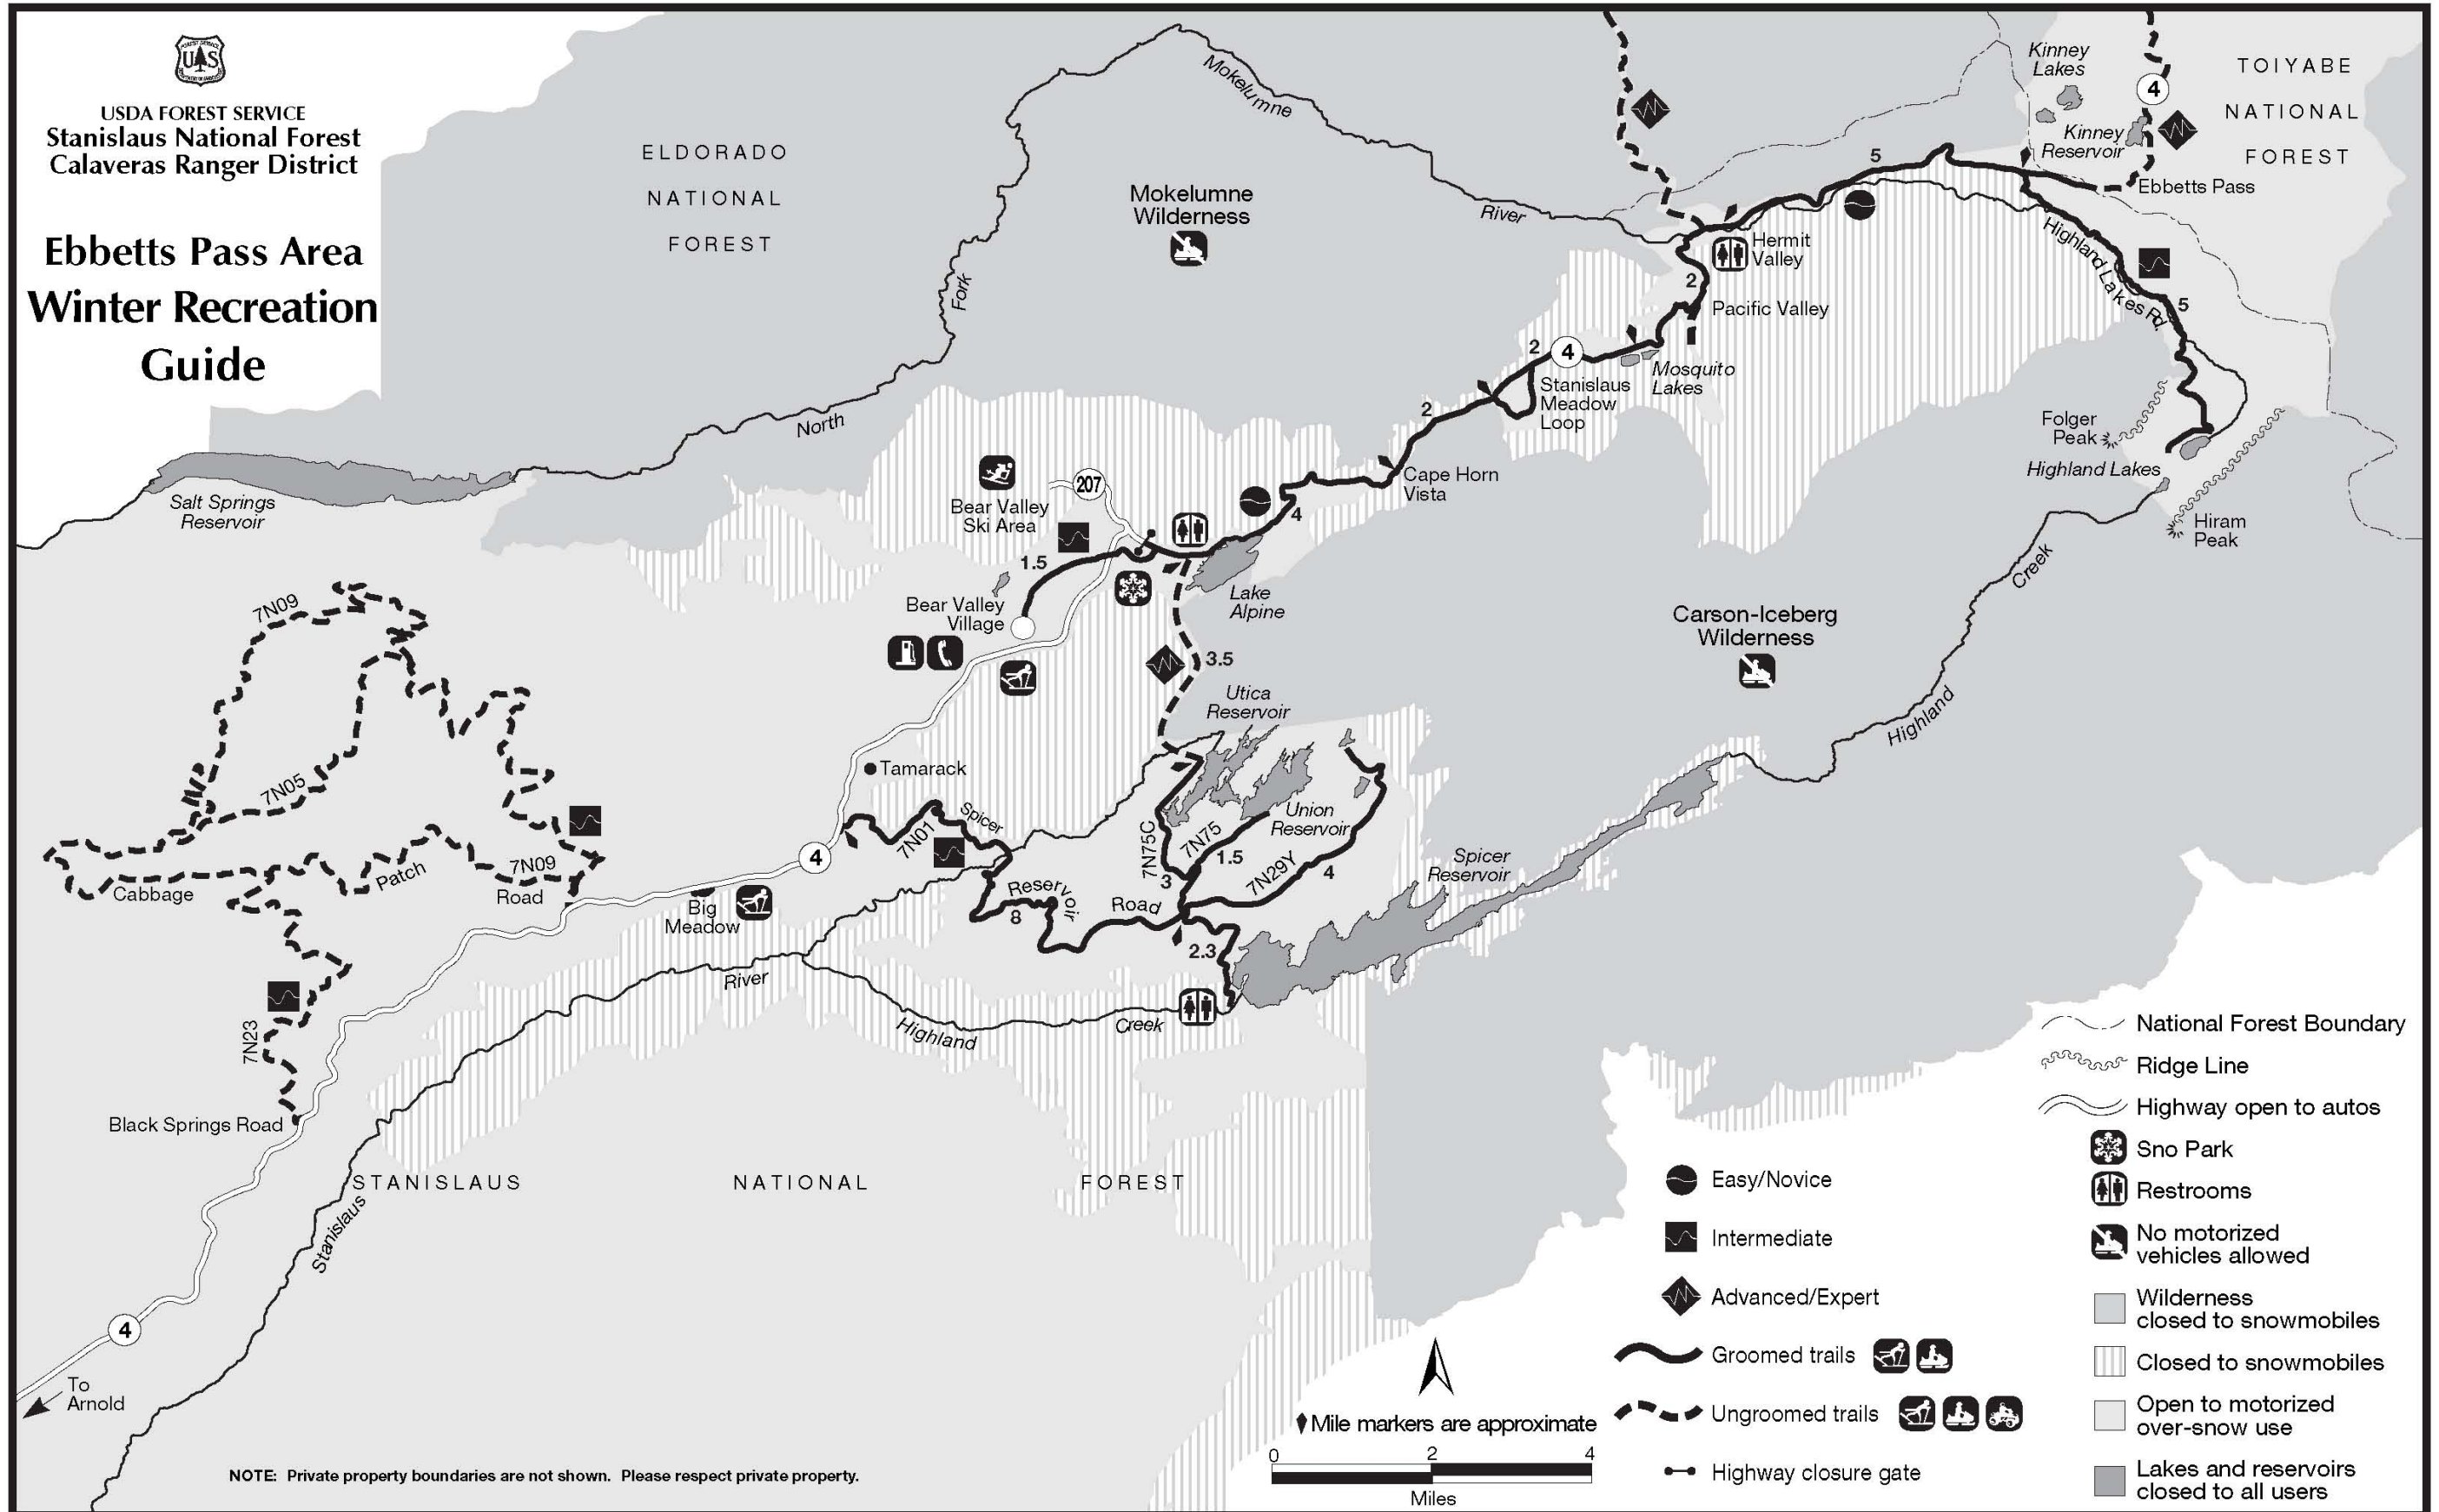

USDA FOREST SERVICE
Stanislaus National Forest
Calaveras Ranger District

Ebbetts Pass Area Winter Recreation Guide

NOTE: Private property boundaries are not shown. Please respect private property.

- National Forest Boundary
- Ridge Line
- Highway open to autos
- Sno Park
- Restrooms
- No motorized vehicles allowed
- Wilderness closed to snowmobiles
- Closed to snowmobiles
- Open to motorized over-snow use
- Lakes and reservoirs closed to all users
- Easy/Novice
- Intermediate
- Advanced/Expert
- Groomed trails
- Ungroomed trails
- Highway closure gate