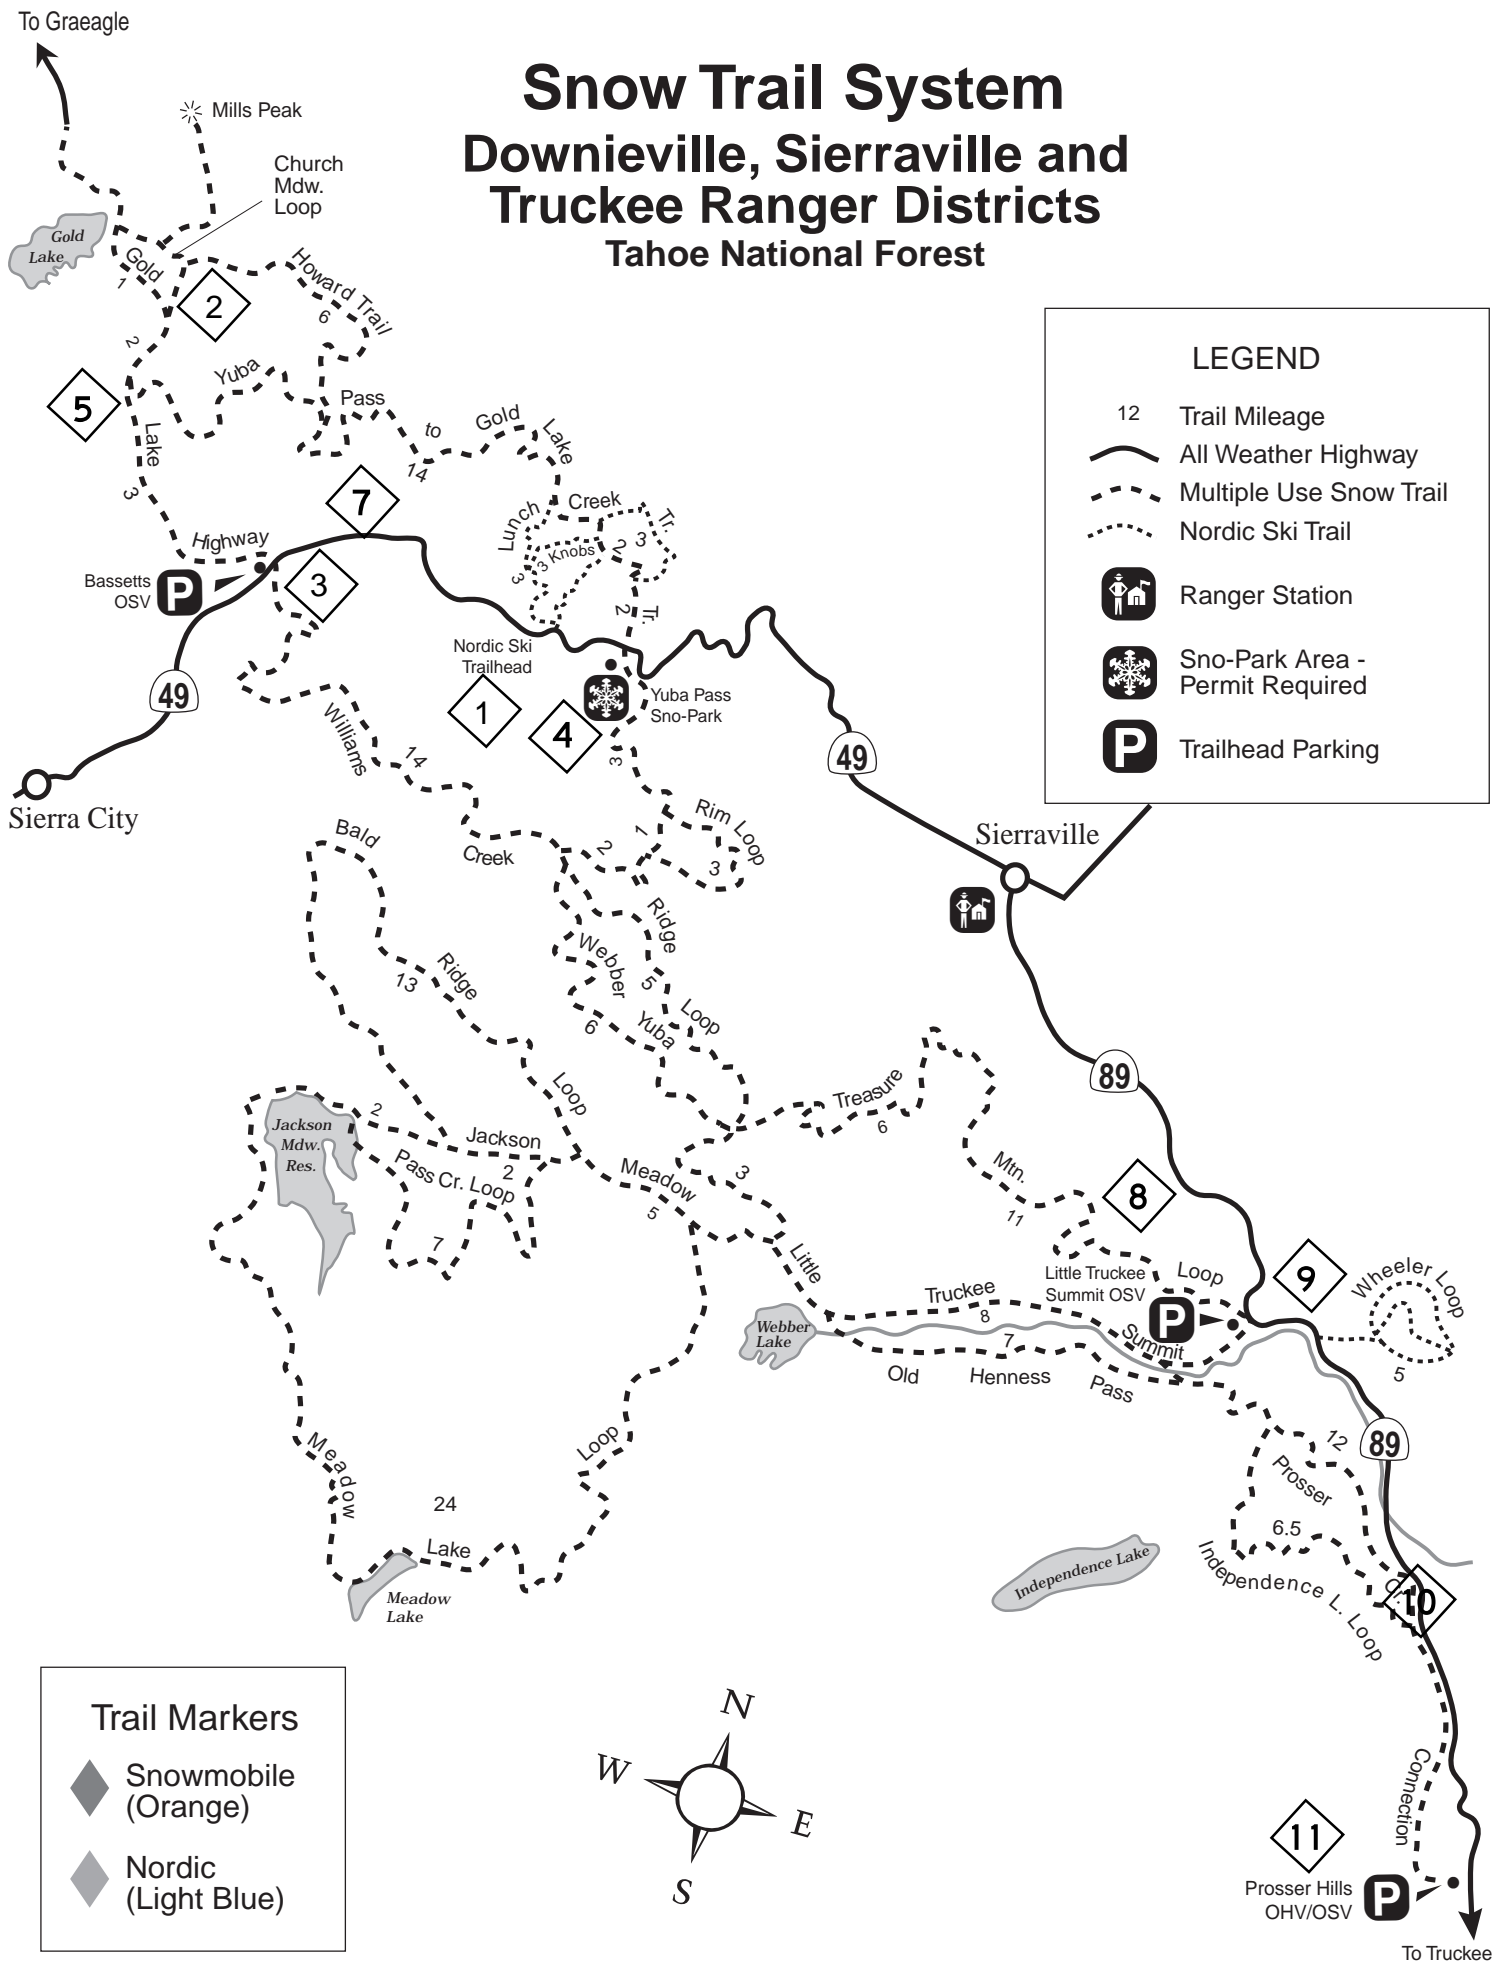

# Snow Trail System

### Tahoe National Forest

#### LEGEND

- 12 Trail Mileage
- All Weather Highway
- Multiple Use Snow Trail
- Nordic Ski Trail
- Ranger Station
- Sno-Park Area - Permit Required
- Trailhead Parking

#### Trail Markers

- Snowmobile (Orange)
- Nordic (Light Blue)

To Truckee